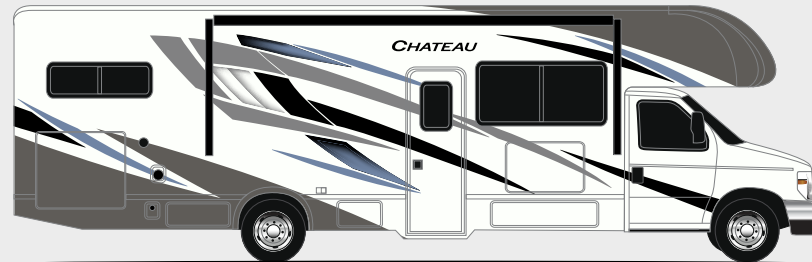

WINDY CITY PARTIAL PAINT
(31EV, 31MV & 31WV ONLY)