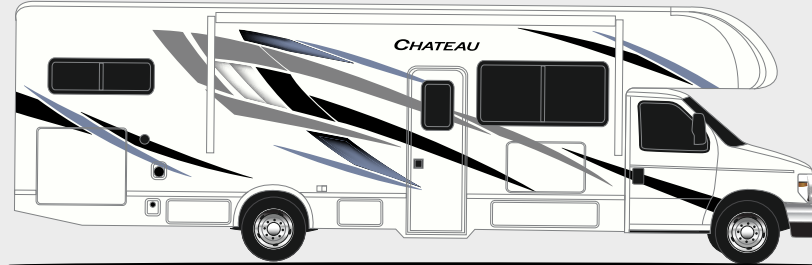

SUMMER BREEZE