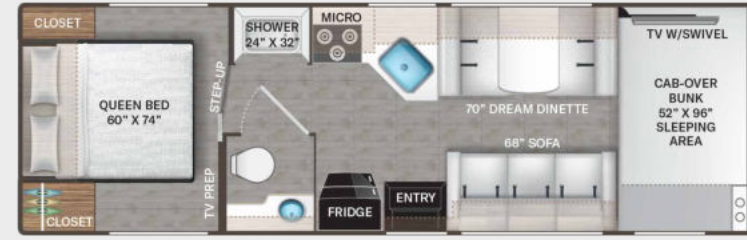

Floor Plans

OPTIONAL EXTERIOR TV

OPTIONAL EXTERIOR TV

28A

OPTIONAL EXTERIOR TV

OPTIONAL EXTERIOR TV

OPTIONAL EXTERIOR TV

OPTIONAL EXTERIOR TV

Exteriors

Option Available on
Select Floor Plans:

Use your phone's camera to find
out more information.
Just scan the code!

CHATEAU®