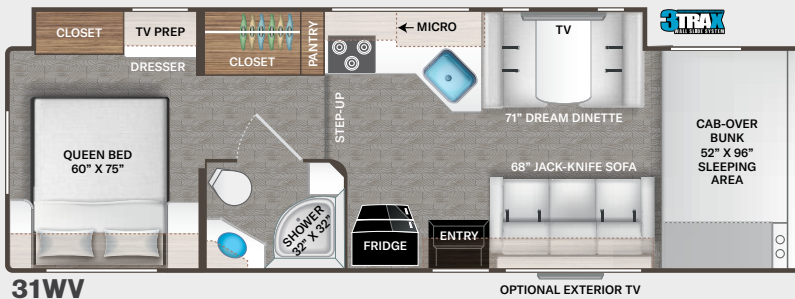

31WV

Option Available on Select Floor Plans: