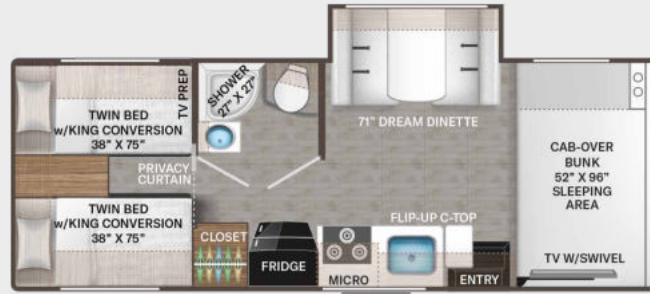

Floor Plans

22B

OPTIONAL EXTERIOR TV

25V

OPTIONAL EXTERIOR TV

28A

22E

OPTIONAL EXTERIOR TV

BEDROOM & BATHROOM

- Full Size Bed (22E)
- Fold Up Full Size Bed (26X)
- Queen Size Bed (22B, 24F, 28A, 28Z, 31EV, 31MV & 31WV)
- Two (2) Twin Beds with Upholstered Covers & King Conversion (25V)
- Leatherette Sofa with Queen Size Murphy Bed Conversion (27P)
- Bunk Beds with Telescoping Ladder (31EV)
- Headboard (22B, 24F, 25V, 28A, 28Z & 31MV)
- Bedspread (N/A - 25V & 26X)
- Pillow Shams
- Bedroom USB Power Charging Center for Electronics
- Bedroom 12-volt Outlet for CPAP Machine
- Shower with Upgrade Shower Curtain (22B, 22E, & 25V)
- Shower with Anit-Microbial Shower Curtain (24F, 27P, 28A, & 28Z)