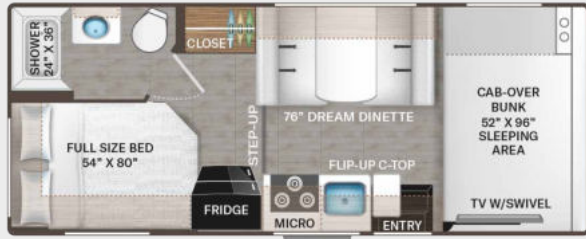

Floor Plans

22B

OPTIONAL EXTERIOR TV

25V

OPTIONAL EXTERIOR TV

28A

22E

OPTIONAL EXTERIOR TV

BEDROOM & BATHROOM

- Full Size Bed (22E)
- Fold Up Full Size Bed (26X)
- Queen Size Bed (22B, 24F, 28A, 28Z, 31EV, 31MV & 31WV)
- Two (2) Twin Beds with Upholstered Covers & King Conversion (25V)
- Leatherette Sofa with Queen Size Murphy Bed Conversion (27P)
- Bunk Beds with Telescoping Ladder (31EV)
- Headboard (22B, 24F, 25V, 28A, 28Z & 31MV)
- Bedspread (N/A - 25V & 26X)
- Pillow Shams
- Bedroom USB Power Charging Center for Electronics
- Bedroom 12-volt Outlet for CPAP Machine
- Shower with Upgrade Shower Curtain (22B, 22E, & 25V)
- Shower with Anit-Microbial Shower Curtain (24F, 27P, 28A, & 28Z)

ENTERTAINMENT

- 39" Smart TV on Manual Swivel in Cab-Over (N/A - 27P, 28Z, 31EV & 31WV)
- 39" Mid-Ship Smart TV in Living Area (27P, 28Z, 31EV & 31WV)
- TV Prep in Bedroom (N/A - 22E & 26X)
- Hallway Bunks with Gear Net Storage (31EV)
- Satellite Mounting Backer in Roof