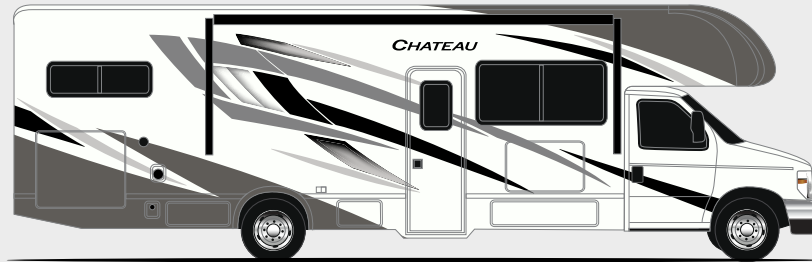

THUNDER GRAY PARTIAL PAINT
(31EV, 31MV & 31WV ONLY)