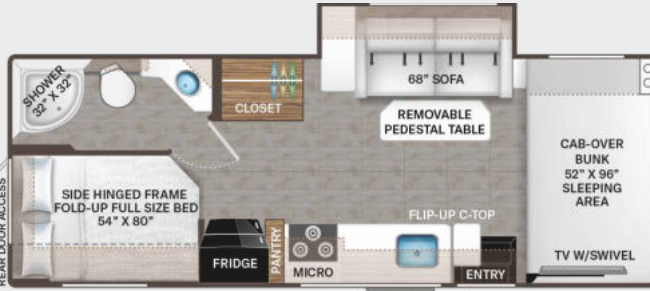

Floor Plans

22B

OPTIONAL EXTERIOR TV

25V

OPTIONAL EXTERIOR TV

28A

22E

OPTIONAL EXTERIOR TV

BEDROOM & BATHROOM

- Full Size Bed (22E)
- Fold Up Full Size Bed (26X)
- Queen Size Bed (22B, 24F, 28A, 28Z, 31EV, 31MV & 31WV)
- Two (2) Twin Beds with Upholstered Covers & King Conversion (25V)
- Leatherette Sofa with Queen Size Murphy Bed Conversion (27P)
- Bunk Beds with Telescoping Ladder (31EV)
- Headboard (22B, 24F, 25V, 28A, 28Z & 31MV)
- Bedspread (N/A - 25V & 26X)
- Pillow Shams
- Bedroom USB Power Charging Center for Electronics
- Bedroom 12-volt Outlet for CPAP Machine
- Shower with Upgrade Shower Curtain (22B, 22E, & 25V)
- Shower with Anit-Microbial Shower Curtain (24F, 27P, 28A, & 28Z)