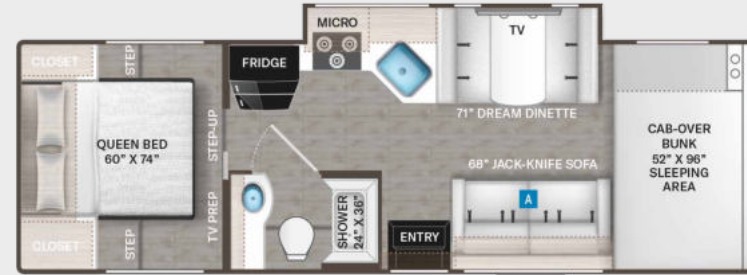

28Z

OPTIONAL EXTERIOR TV