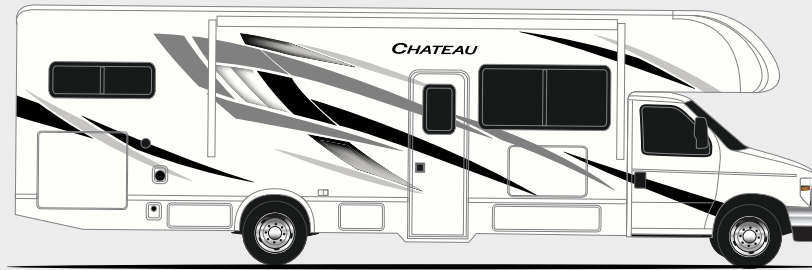

Exteriors

PERFECT STORM